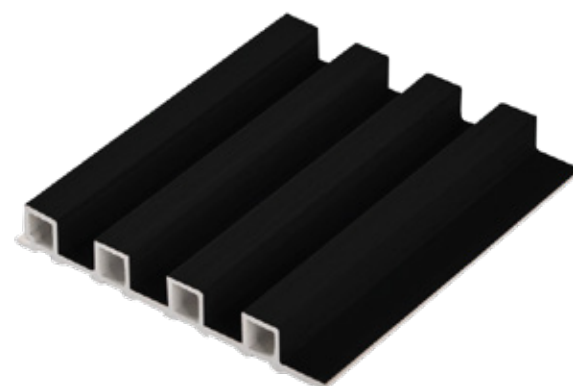

WPC Wall Panel
QUATTRO NERO

160 x 24 x 2900 mm