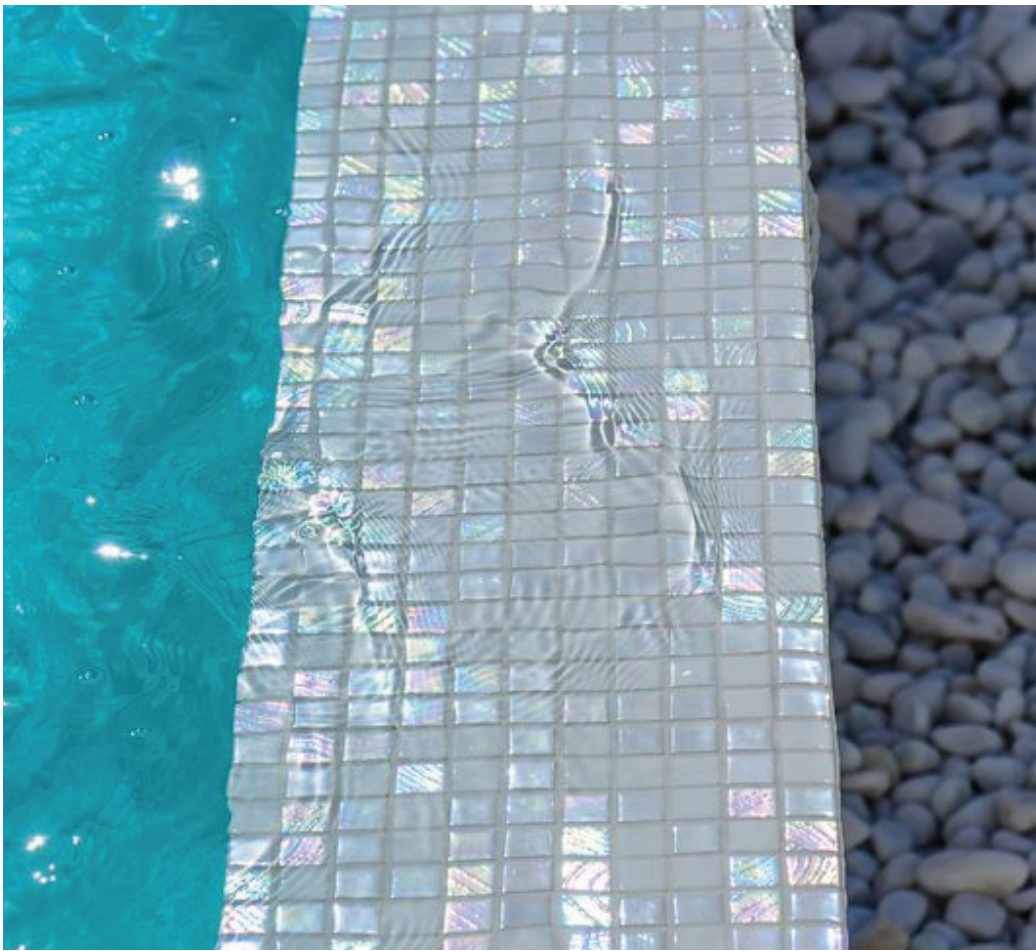

Mosaico Veneciano
LUBEKA

33 x 33 cm

Mosaico Veneciano
ACQUA 22

33 x 33 cm

SPC LAWSON SILVER

(182 x 1220 mm)(4+1 mm/0.3 mm)

SPC LAWSON NATURAL

(182 x 1220 mm)(4+1 mm/0.3 mm)